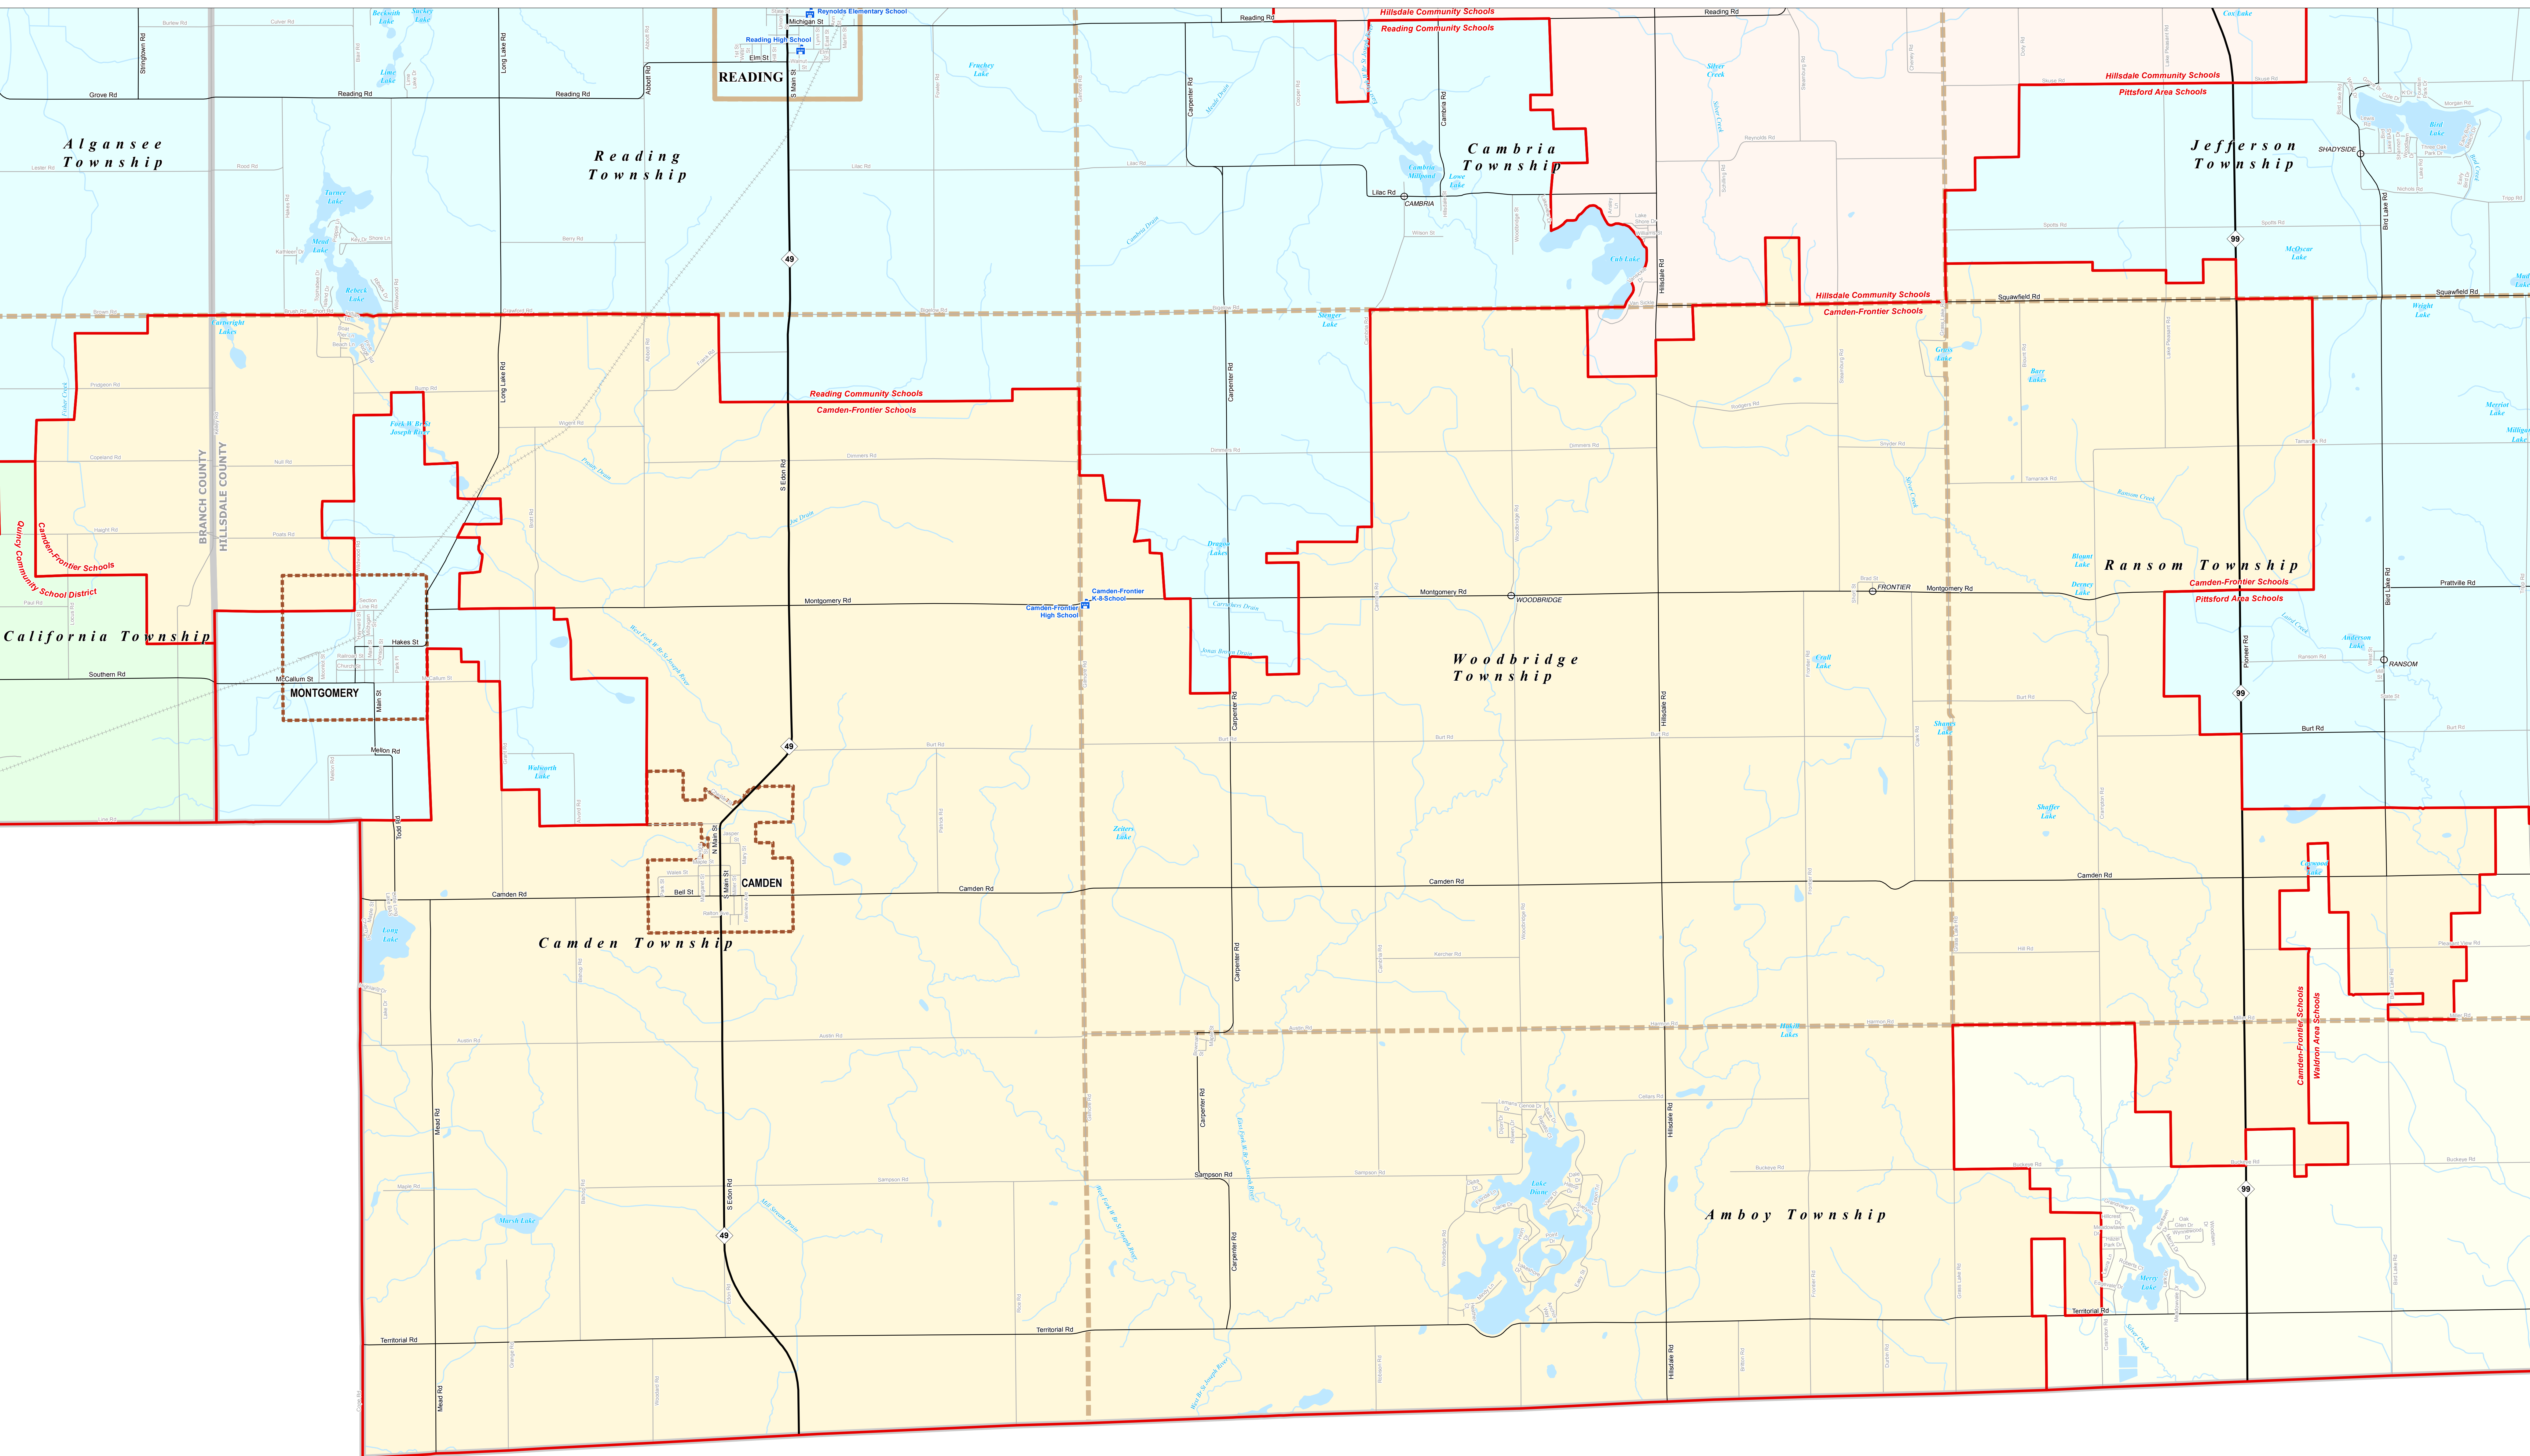

CAMDEN-FRONTIER SCHOOLS

Hillsdale ISD

0 0.25 0.5 1 Miles

*Note: Non K-12 School Districts identified with Asterisk (*) in Name

Legend	
	School District
	County
	City
	Township
	Village
	Census Designated Place
	Unincorporated Place
	School
	Freeway
	Primary Road
	Local Road
	Railroad
	Water Feature
	River, Stream, or Drain